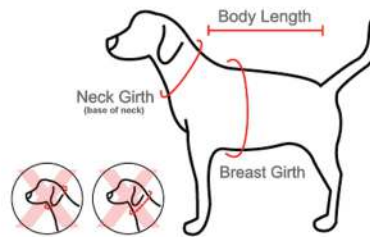

Puppia® Standard Size Measurement For Apparel

cm (inches)

	Size	Body Length	*Breast Girth	Neck Girth	Dog Breed
XS	Dog Size	13~17 (5¹/₈ ~6³/₄)	22~27 (8³/₄ ~10⁵/₈)	13~18 (5¹/₈ ~6¹/₈)	Young Puppy (Smallest Dogs)
	T-shirts Type	14~16 (5¹/₂ ~6³/₈)	27~28 (10⁵/₈ ~11¹/₈)	17~19 (6³/₄ ~7¹/₂)	
	Coat Type	14~16 (5¹/₂ ~6³/₈)	28~30 (11¹/₈ ~11⁷/₈)	18~19 (7¹/₈ ~7¹/₂)	
S	Dog Size	17~23 (6³/₄ ~9¹/₈)	28~33 (11¹/₈ ~13)	18~23 (7¹/₈ ~8¹/₈)	Puppy Chihuahua, Miniature Pinscher Yorkshire Terrier
	T-shirts Type	17~19 (6³/₄ ~7¹/₂)	32~33 (12⁵/₈ ~13)	21~22 (8¹/₄ ~8³/₄)	
	Coat Type	17~19 (6³/₄ ~7¹/₂)	32~34 (12⁵/₈ ~13³/₈)	22~23 (8³/₄ ~9¹/₈)	
M	Dog Size	23~28 (9¹/₈ ~11)	34~40 (13³/₈ ~15³/₄)	23~27 (9¹/₈ ~10⁵/₈)	Middle size Maltese Shih Tzu, Toy Poodle (Middle Size Dogs)
	T-shirts Type	24~26 (9¹/₂ ~10¹/₄)	38~39 (15 X 15³/₈)	24~26 (9¹/₂ ~10¹/₄)	
	Coat Type	24~26 (9¹/₂ ~10¹/₄)	38~42 (15 X 16⁵/₈)	25~27 (9⁷/₈ ~10⁵/₈)	
L	Dog Size	28~35 (11~13³/₄)	40~45 (15³/₄ ~17³/₄)	27~31 (10⁵/₈ ~12¹/₄)	Maltese, Shih Tzu, Toy Poodle, Pekingese (Middle Size Miniature Schnauzer)
	T-shirts Type	27~29 (10⁵/₈ ~11¹/₂)	44~45 (17³/₈ ~17³/₄)	28~30 (11¹/₈ ~11⁷/₈)	
	Coat Type	27~29 (10⁵/₈ ~11¹/₂)	44~48 (17³/₈ ~18⁷/₈)	29~31 (11¹/₂ ~12¹/₄)	
XL	Dog Size	35~41 (13³/₄ ~16¹/₈)	46~50 (18¹/₈ ~19³/₄)	31~35 (12¹/₄ ~13⁷/₈)	Miniature Schnauzer, Pug Cocker Spaniel Fox Terrier
	T-shirts Type	31~34 (12¹/₄ ~12³/₈)	48~50 (18⁷/₈ ~19³/₄)	32~34 (12⁵/₈ ~13³/₈)	
	Coat Type	32~35 (12⁵/₈ ~13⁷/₈)	50~53 (19³/₄ ~20⁷/₈)	32~35 (12⁵/₈ ~13⁷/₈)	
XXL	Dog Size	41~47 (16¹/₈ ~18¹/₂)	51~59 (20¹/₈ ~23¹/₄)	35~39 (13⁷/₈ ~15³/₈)	Cocker Spaniel Bichon Frise Chinese Shar-pei
	T-shirts Type	36~39 (14¹/₄ ~15³/₈)	58~60 (22⁷/₈ ~23⁵/₈)	35~37 (13⁷/₈ ~14⁵/₈)	
	Coat Type	38~40 (15 ~15³/₄)	58~63 (22⁷/₈ ~24⁷/₈)	37~40 (14⁵/₈ ~15³/₄)	
3L	Dog Size	48~58 (18⁷/₈ ~22⁷/₈)	60~69 (23⁵/₈ ~27¹/₄)	39~42 (15³/₈ ~16⁵/₈)	French Bulldog Pug, Boxer Golden Retriever
	T-shirts Type	42~46 (16⁵/₈ ~18¹/₈)	64~68 (25¹/₄ ~26⁷/₈)	41~43 (16¹/₈ ~17)	
	Coat Type	44~47 (17³/₈ ~18¹/₂)	66~72 (26 ~28³/₈)	43~46 (17 ~18¹/₈)	
4L	Dog Size	58~63 (22⁷/₈ ~24³/₄)	81~87 (31⁷/₈ ~34¹/₄)	42~46 (16¹/₂ ~18¹/₈)	Siberian Husky Standard Poodle Labrador Retriever
	T-shirts Type	--	--	--	
	Coat Type	59~60 (23¹/₄ ~23⁵/₈)	70~86 (27¹/₂ ~33⁷/₈)	44~48 (16³/₈ ~18⁷/₈)	
5L	Dog Size	64~70 (25¹/₄ ~27¹/₂)	88~94 (34⁵/₈ ~37)	47~50 (18¹/₂ ~19³/₄)	Alaskan Malamute Collie
	T-shirts Type	--	--	--	
	Coat Type	61~67 (24 ~26³/₈)	87~96 (34¹/₄ ~37³/₄)	48~52 (18⁷/₈ ~20¹/₂)	

*Choose the right size Puppia® products based on mainly breast girth.