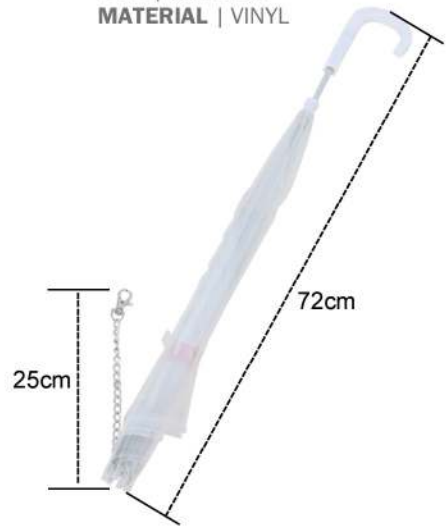

UMBRELLA

STYLE NO. | PAOA-UM1252

COLOR | WHITE

SIZE | ONE SIZE

MATERIAL | VINYL