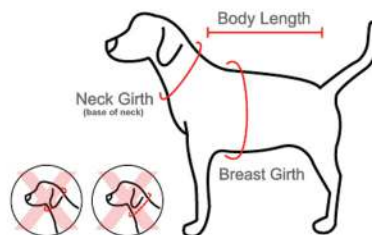

*Choose the right size Puppia® products based on mainly breast girth.

A Guide to Puppia® Standard Size Measurement For Harnesses

cm(inches)

Style	Size	Neck Girth	*Breast Girth	Dog Breed
SOFT HARNESS AND HARNESS A GROUP	XS	22 (8.7)	24 ~ 34 (9.5~13.4)	XS Baby Puppies
	S	26 (10.2)	32 ~ 48 (12.6~18.9)	
	M	32 (12.6)	36 ~ 58 (14.2~22.8)	
	L	40 (15.8)	48 ~ 72 (18.9~28.4)	
	XL	43 (16.9)	55 ~ 80 (21.7~31.5)	
	XXL	53 (20.9)	66 ~ 96 (26.0~37.8)	
HARNESS B GROUP	XS	19 (7.5)	24 ~ 26 (9.5~10.2)	S Puppy Chihuahua, Miniture Pinscher Yorkshire Terrier
	S	24 (9.5)	30 ~ 32 (11.8~12.6)	
	M	28 (11.0)	37 ~ 39 (14.6~15.4)	
	L	32 (12.6)	41 ~ 43 (16.1~17.0)	
	XL	36 (14.2)	50 ~ 52 (19.7~20.5)	
HARNESS C GROUP	XXL	42 (16.5)	60 ~ 62 (23.6~24.4)	M Medium Size Maltese Shih Tzu, Toy Poodle (Medium Size Dogs)
	S	30 ~ 34 (11.8~13.4)	34 ~ 38 (13.4~15.0)	
	M	32 ~ 38(12.6~15.0)	36 ~ 42 (14.2~16.5)	
	L	36 ~ 41 (14.2~16.1)	42 ~ 47 (16.5~18.5)	
SUPERIOR HARNESS™	XL	39 ~ 44 (15.4~17.3)	46 ~ 52 (18.0~20.5)	L Maltese, Schnauzer Toy Poodle, Pekingese Pug, French Bulldog (Medium Size Miniature Schnauzer)
	S	24 ~ 29 (9.5~11.4)	32 ~ 45 (12.6~17.7)	
	M	28 ~ 36 (11.0~14.2)	39 ~ 54 (15.4~21.3)	
RITEFIT™ HARNESS	L	32 ~ 40 (12.6~15.8)	49 ~ 66 (19.3~26.0)	XL Miniature Schnauzer Cocker Spaniel Fox Terrier Pug, French Bulldog
	XL	36 ~ 44 (14.2~17.3)	56 ~ 75 (22.1~29.5)	
	S	24 ~ 29 (9.5~11.4)	28 ~ 38 (11.0~15.0)	
PATRIAL HARNESS	M	28 ~ 36 (11.0~14.2)	39 ~ 54 (15.4~21.3)	XXL Cocker Spaniel, Bichon Frise Chinese Shar-pei Bichon Frise, Golden Retriever Labrador Retriever, Boxer
	L	32 ~ 40 (12.6~15.8)	49 ~ 66 (19.3~26.0)	
	S	24 ~ 29 (9.5~11.4)	32 ~ 45 (12.6~17.7)	
FRONTIER SUPERIOR HARNESS	M	28 ~ 36 (11.0~14.2)	39 ~ 54 (15.4~21.3)	
	L	32 ~ 40 (12.6~15.8)	49 ~ 66 (19.3~26.0)	
	S	24 ~ 29 (9.5~11.4)	32 ~ 45 (12.6~17.7)	