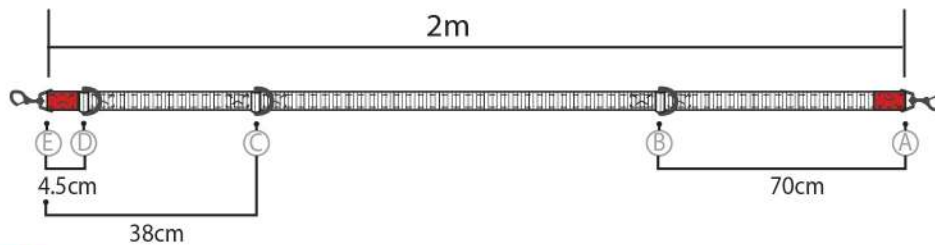

Pug, 8kg(17.6lbs), L

TREK SAFETY HARNESS F

STYLE NO. | PLRA-HF9323
COLOR | RED / ORANGE / ROYAL BLUE / BLACK
SIZE | S / M / L / XL
MATERIAL | SHELL : NYLON 100%
 LINING : POLYESTER 100%

TREK LEAD

STYLE NO. | PLRA-AL9323
COLOR | RED / ORANGE / ROYAL BLUE / BLACK
SIZE | M - 15mm x 2000mm
 L - 20mm x 2000mm
MATERIAL | SHELL : NYLON 100%
 LINING : POLYESTER 100%