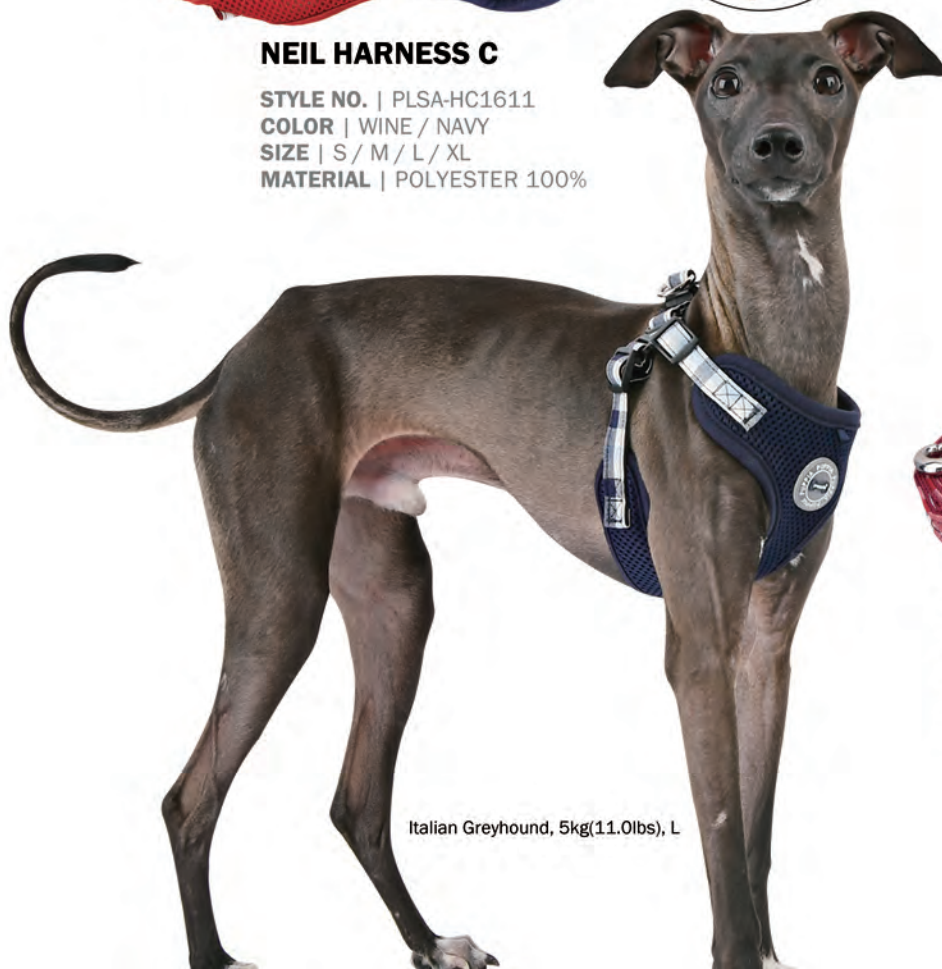

Italian Greyhound, 5kg(11.0lbs), L