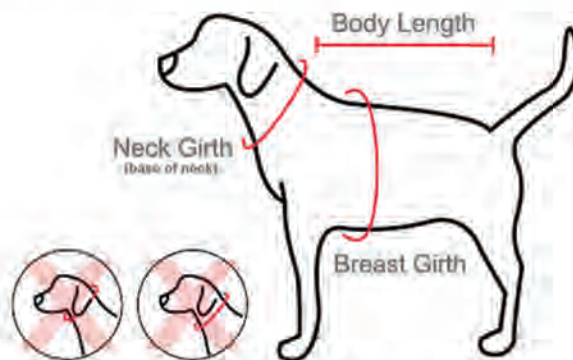

Puppia® Standard Size Measurement For Apparel

					cm (inches)
Size		Neck Girth	*Breast Girth	Body Length	Dog Breed
XS	Dog Size	13~18 (5.19~7.09)	22~27 (8.66~10.63)	13~17 (5.19~6.70)	Smallest Breeds & Baby Puppies
	T-shirts Type	17~19 (6.70~7.48)	27~28 (10.63~11.02)	14~16 (5.51~6.30)	
	Coat Type	18~19 (7.09~7.48)	28~30 (11.02~11.81)	14~16 (5.51~6.30)	
S	Dog Size	18~23 (7.09~9.10)	28~33 (11.02~12.99)	17~23 (6.70~9.10)	Small Breeds (Chihuahua, Miniature Pinscher, Papillon, Pomeranian, Yorkshire Terrier, etc.)
	T-shirts Type	21~22 (8.27~8.66)	32~33 (12.60~12.99)	17~19 (6.70~7.48)	
	Coat Type	22~23 (8.66~9.10)	32~34 (12.60~13.39)	17~19 (6.70~7.48)	
M	Dog Size	23~27 (9.10~10.63)	34~40 (13.39~15.75)	23~28 (9.10~11.02)	Medium Breeds (Bichon Frise, Maltese, Shih Tzu, Miniature Dachshund, Toy Poodle, etc.)
	T-shirts Type	24~26 (9.45~10.24)	38~39 (14.96~15.35)	24~26 (9.45~10.24)	
	Coat Type	25~27 (9.84~10.63)	38~42 (14.96~16.53)	24~26 (9.45~10.24)	
L	Dog Size	27~31 (10.63~12.20)	40~45 (15.75~17.72)	28~35 (11.02~13.78)	Medium-Large & Large Breeds (Boston Terrier, French Bulldog, Cocker Spaniel, Miniature Schnauzer, Fox Terrier, Pekingese, Pug, etc.)
	T-shirts Type	28~30 (11.02~11.81)	44~45 (17.32~17.72)	27~29 (10.63~11.42)	
	Coat Type	29~31 (11.42~12.20)	44~48 (17.32~18.90)	27~29 (10.63~11.42)	
XL	Dog Size	31~35 (12.20~13.78)	46~50 (18.11~19.69)	35~41 (13.78~16.14)	Large Breeds (Boxer, Chinese Shar-pei, Golden Retriever, Labrador Retriever, etc.)
	T-shirts Type	32~34 (12.60~13.39)	48~50 (18.90~19.69)	31~34 (12.20~13.39)	
	Coat Type	32~35 (12.60~13.78)	50~53 (19.69~20.87)	32~35 (12.60~13.78)	
XXL	Dog Size	35~39 (13.78~15.35)	51~59 (20.08~23.23)	41~47 (16.14~18.50)	Largest Breeds (Alaskan Malamute, Coolie, English Pointer, Golden Retriever, Labrador Retriever, Siberian Husky, Standard Poodle, etc.)
	T-shirts Type	35~37 (13.78~14.57)	58~60 (22.83~23.62)	36~39 (14.17~15.35)	
	Coat Type	37~40 (14.57~15.75)	58~63 (22.83~24.80)	38~40 (14.96~15.75)	
3L	Dog Size	39~42 (15.35~16.53)	60~69 (23.62~27.17)	48~58 (18.90~22.83)	Largest Breeds (Alaskan Malamute, Coolie, English Pointer, Golden Retriever, Labrador Retriever, Siberian Husky, Standard Poodle, etc.)
	T-shirts Type	41~43 (16.14~16.93)	64~68 (25.20~26.77)	42~46 (16.53~18.11)	
	Coat Type	43~46 (16.93~18.11)	66~72 (25.98~28.35)	44~47 (17.32~18.50)	
4L	Dog Size	42~46 (16.53~18.11)	81~87 (31.89~34.25)	58~63 (22.83~27.80)	Largest Breeds (Alaskan Malamute, Coolie, English Pointer, Golden Retriever, Labrador Retriever, Siberian Husky, Standard Poodle, etc.)
	T-shirts Type	--	--	--	
	Coat Type	44~48 (17.32~18.90)	70~86 (27.56~33.86)	59~60 (23.23~23.62)	
5L	Dog Size	47~50 (18.50~19.69)	88~94 (34.65~37.01)	64~70 (25.20~27.56)	Largest Breeds (Alaskan Malamute, Coolie, English Pointer, Golden Retriever, Labrador Retriever, Siberian Husky, Standard Poodle, etc.)
	T-shirts Type	--	--	--	
	Coat Type	48~52 (18.90~20.47)	87~96 (34.25~37.80)	61~67 (24.02~26.38)