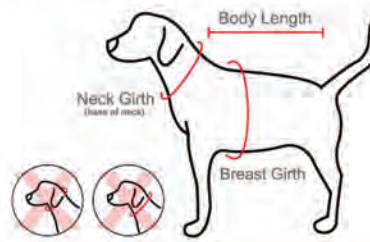

*Choose the right size Puppia® products based on mainly breast girth.

Puppia® Standard Size Measurement For Harnesses

cm(inches)

Style	Size	Neck Girth	*Breast Girth	Dog Breed		
SOFT HARNESS® & HARNESS A GROUP	XS	22 (8.7)	25 ~ 36 (9.8~14.1)	XS Smallest Breeds & Baby Puppies		
	S	26 (10.2)	32 ~ 44 (12.5~17.3)			
	M	32 (12.6)	40 ~ 56 (15.7~22.0)			
	L	40 (15.8)	50 ~ 70 (19.6~27.5)			
	XL	43 (16.9)	57 ~ 80 (22.4~31.4)			
	XXL	53 (20.9)	70 ~ 93 (27.5~36.6)			
HARNESS B GROUP		PUPPIA	PUPPIA LIFE	PUPPIA	PUPPIA LIFE	S Small Breeds (Chihuahua, Miniature Pinscher, Papillon, Pomeranian, Yorkshire Terrier, etc.)
	XS	22 (7.5)	N/A	25 (9.8)	N/A	
	S	25 (9.5)	26 (10.2)	31 (12.2)	33 (12.9)	
	M	28 (11.0)	30 (11.8)	38 (15.0)	40 (15.7)	
	L	31 (12.6)	34 (13.4)	42.5 (16.7)	47 (18.5)	
	XL	38 (15.0)	38 (15.0)	50 (19.6)	54 (21.2)	
	XXL	44 (16.5)	46 (18.1)	60 (23.6)	64 (25.1)	
3L	52 (20.5)	52 (20.5)	69 (27.2)	74 (29.1)	M Medium Breeds (Bichon Frise, Maltese, Shih Tzu, Miniature Dachshund, Toy Poodle, etc.)	
HARNESS C GROUP	S	28 ~ 32 (11.0~12.6)		31 ~ 35 (12.2~13.8)		L Medium-Large Breeds (Boston Terrier, French Bulldog, Miniature Schnauzer, Pekingese, Pug, etc.)
	M	32 ~ 37 (12.6~14.5)		37 ~ 42 (14.6~16.5)		
	L	36 ~ 41 (14.2~16.1)		42 ~ 47 (16.5~18.5)		
	XL	40 ~ 46 (15.7~18.1)		46 ~ 52 (18.1~20.5)		
HARNESS E GROUP	S	26 (10.2)	32 ~ 37 (12.5~14.5)			XL Medium-Large & Large Breeds (Border Collie, Cocker Spaniel, Fox Terrier, etc.)
	M	32 (12.5)	40 ~ 50 (15.7~19.6)			
	L	40 (15.7)	48 ~ 61 (18.8~24.0)			
	XL	43 (16.9)	58 ~ 80 (22.8~31.4)			
HARNESS F GROUP	S	32 ~ 34 (12.5~13.4)		34 ~ 40 (13.4~15.7)		XXL Large Breeds (Boxer, Chinese Shar-pei, Golden Retriever, Labrador Retriever, etc.)
	M	36 ~ 40 (14.1~15.7)		38 ~ 46 (14.6~18.1)		
	L	40 ~ 44 (15.7~17.3)		42 ~ 52 (16.5~20.4)		
	XL	44 ~ 52 (17.3~20.4)		48 ~ 60 (18.9~23.6)		
HARNESS X GROUP	S	28 ~ 39 (11.0~15.3)		28 ~ 39 (11.0~15.3)		3L Largest Breeds (English Pointer, Golden Retriever, Labrador Retriever, etc.)
	M	35 ~ 56 (13.7~22.0)		35 ~ 56 (13.7~22.0)		
	L	45 ~ 72 (17.7~28.3)		45 ~ 72 (17.7~28.3)		
	XL	50 ~ 82 (19.6~32.2)		50 ~ 82 (19.6~32.2)		
RITEFIT™ HARNESS	S	24 ~ 29 (9.4~11.4)		28 ~ 38 (11.0~14.9)		
	M	28 ~ 36 (11.0~14.1)		39 ~ 54 (15.3~21.2)		
	L	32 ~ 40 (12.5~15.7)		49 ~ 66 (19.2~25.9)		
	XL	36 ~ 44 (14.1~17.3)		56 ~ 75 (22.0~29.5)		