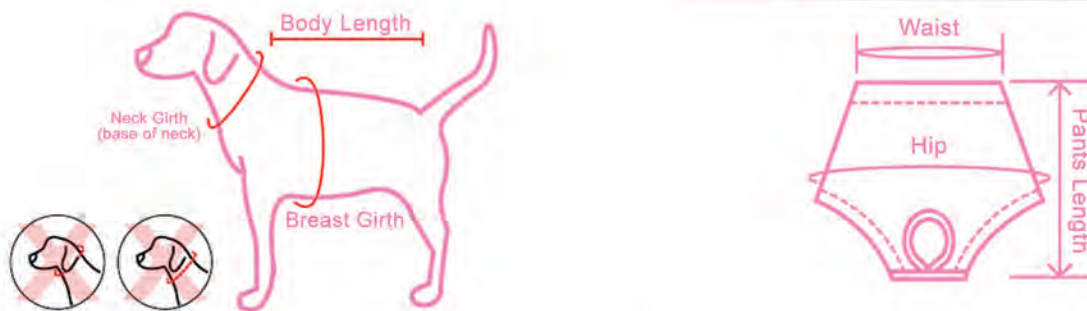

DEBBIE

NARD-HP7381
BLACK / IVORY / INDIAN PINK / WHITE
ONE SIZE
POLYESTER 100%

Poodle, 2,5kg (5.5lbs), M

BRIDGET

NARD-HP7380
BLACK / IVORY
ONE SIZE
POLYESTER 100%

A Guide to Pinkaholic® New York Standard Size Measurement